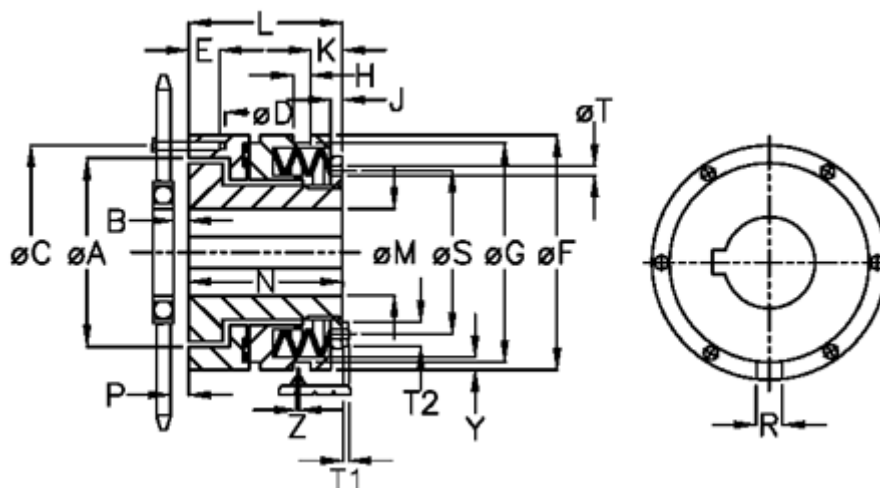

Article number: 46923513

Description: Torque limiter Safelifting A 35 L

Measures

A	= 78.0	G	= 91.0	P	= 4.0
B	= 5.0	H	= 9	R	= 8
C	= 89	J	= 6.0	S	= 70
D	= 6xM6	K	= 12.0	T	= 5
Disc spring mounting	= 5x1L	L	= 61.0	T1	= 4.0
Disc spring version	= L - heavy	M max	= 35	T2	= 10
E	= 10.0	M min	= 14	Y	= 2
F	= 100	N	= 56.0	Z	= 0.0